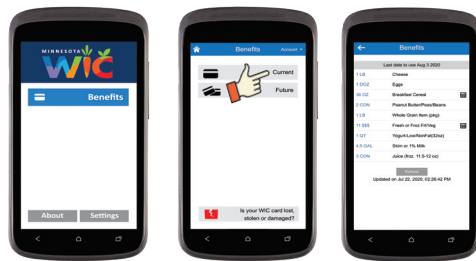

HOW TO Use the App

This App may not work if WiFi cell service is limited.

BENEFITS

Your benefit balance updates each time foods are purchased with your WIC Card.

1. 1 Select Benefits
2. 2 Select Current
3. 3 Remaining food benefits are listed by Start and End Dates