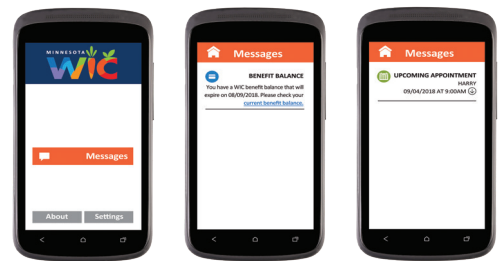

MESSAGES

Messages will give you important information.

1. 1 Select Messages
2. 2 Be notified about expiring Food Benefits
3. 3 Be notified about upcoming and missed WIC Appointments