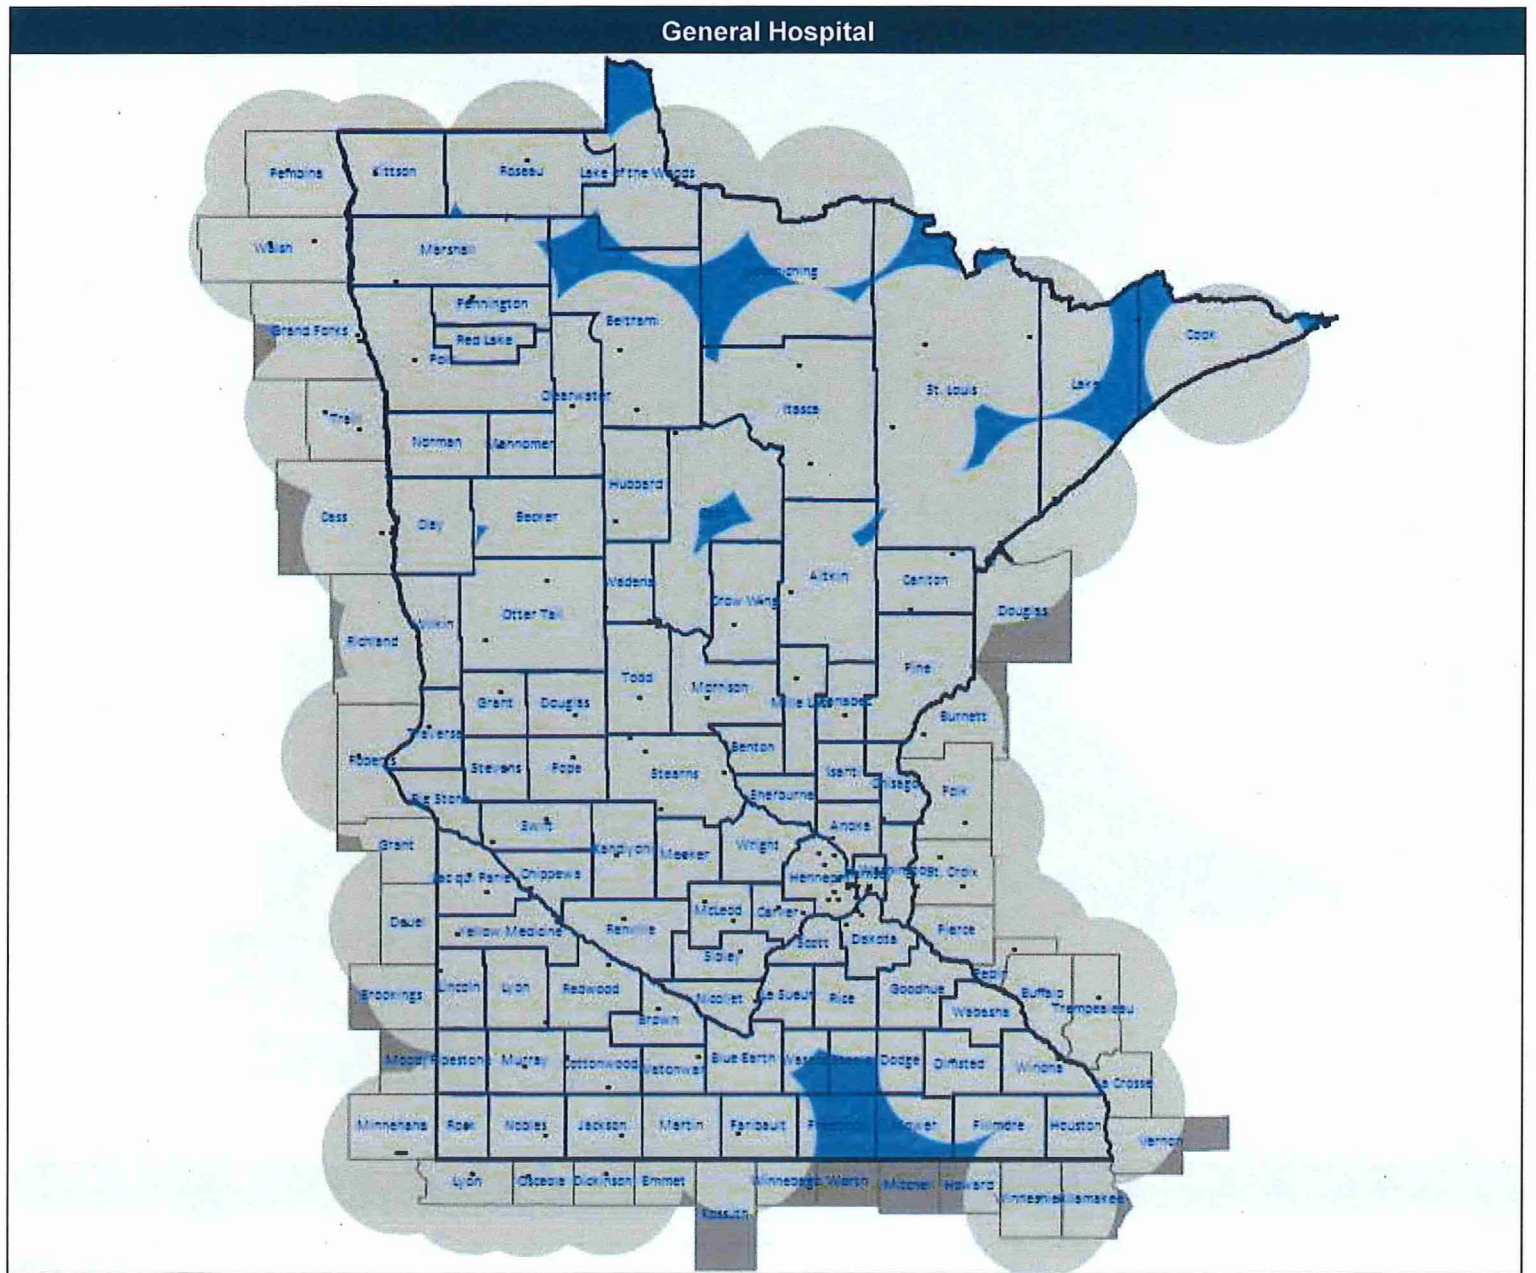

REC. 7/27/2018
9:15AM
1

Group Value Network (MNN008)

Geographic Service Map

July 25, 2018

Geographic Service Map

July 25, 2018

Geographic Service Map

July 25, 2018

Geographic Service Map

July 25, 2018

Geographic Service Map

July 25, 2018

© 2018 Quest Analytics, LLC.

Geographic Service Map

July 25, 2018

Geographic Service Map