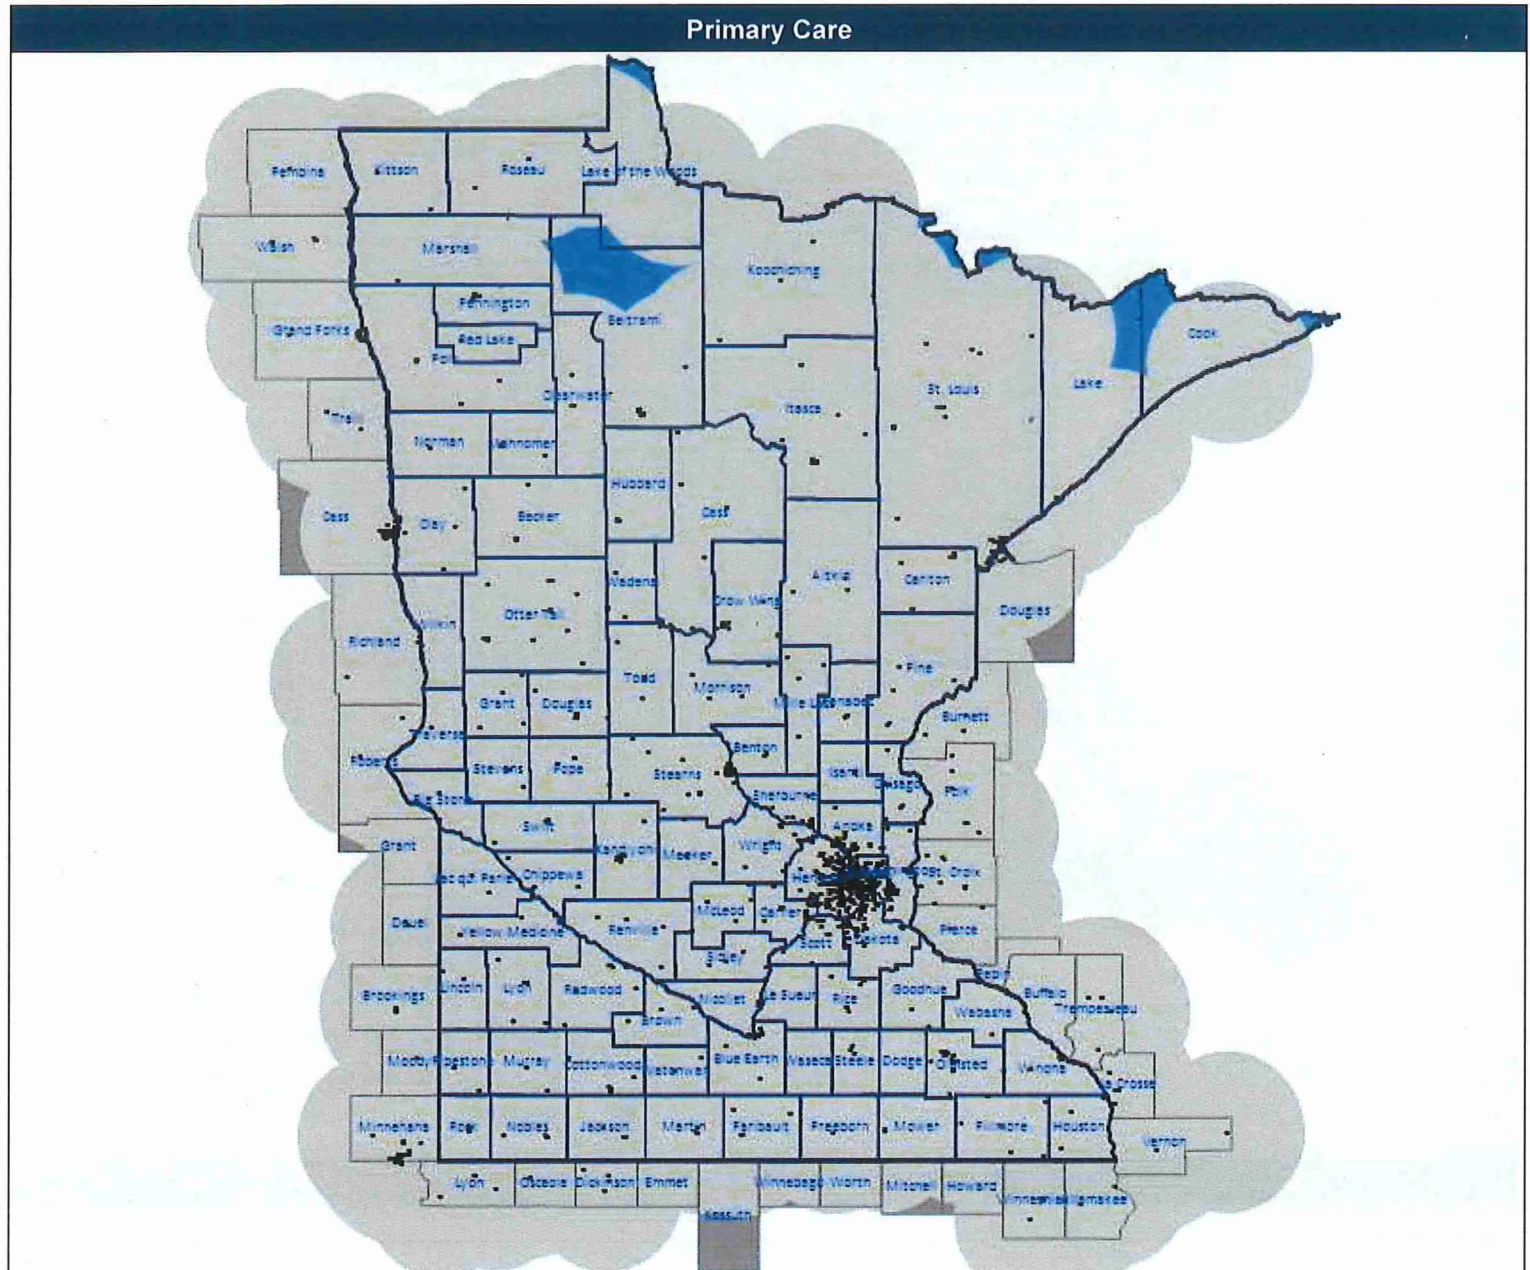

REC. 7/27/2018
9:15AM
1

Group Value Network (MNN008)

Geographic Service Map

July 25, 2018

Geographic Service Map

July 25, 2018

Geographic Service Map

July 25, 2018

Geographic Service Map

July 25, 2018

Geographic Service Map

July 25, 2018

© 2018 Quest Analytics, LLC.

Geographic Service Map

July 25, 2018

Geographic Service Map

July 25, 2018

Geographic Service Map

July 25, 2018

Geographic Service Map

July 25, 2018

Geographic Service Map

July 25, 2018

Geographic Service Map