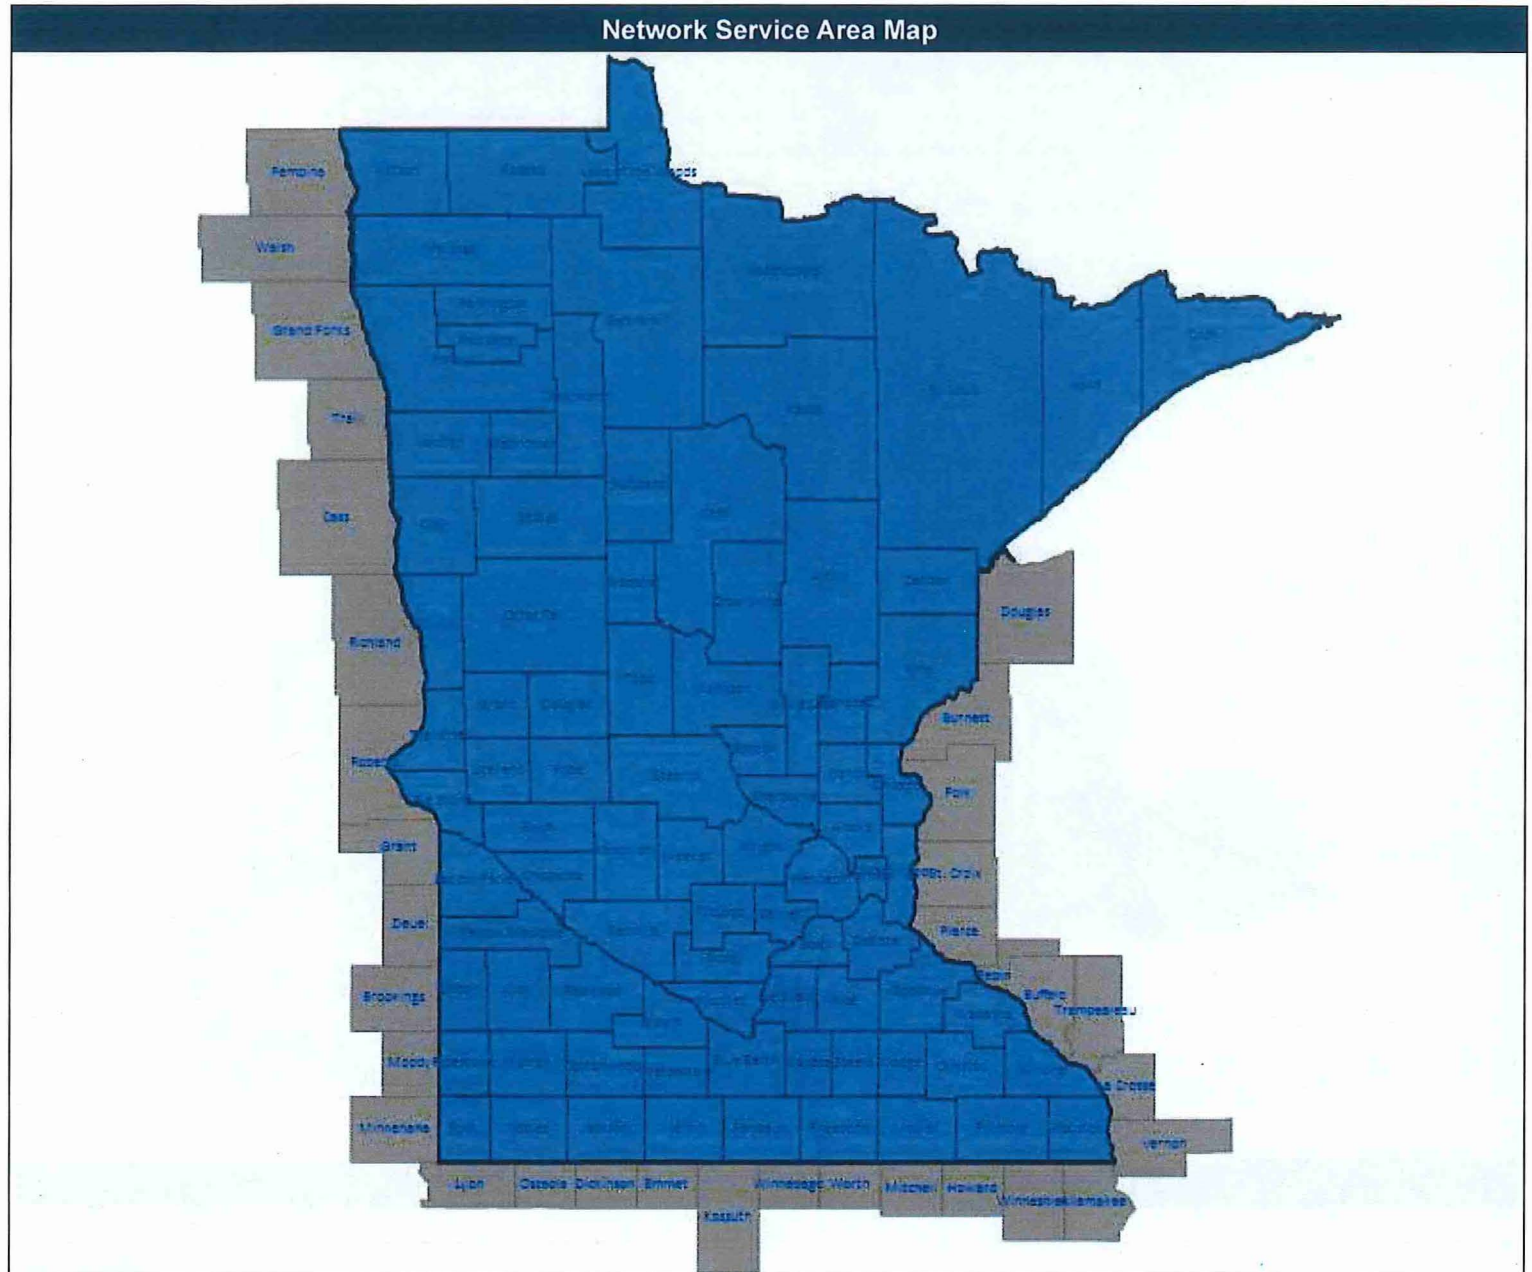

REC. 7/27/2018
9:15AM
1

Group Value Network (MNN008)

Geographic Service Map

July 25, 2018

Geographic Service Map

July 25, 2018

Geographic Service Map

July 25, 2018

Geographic Service Map

July 25, 2018

Geographic Service Map

July 25, 2018

© 2018 Quest Analytics, LLC.

Geographic Service Map

July 25, 2018

Geographic Service Map