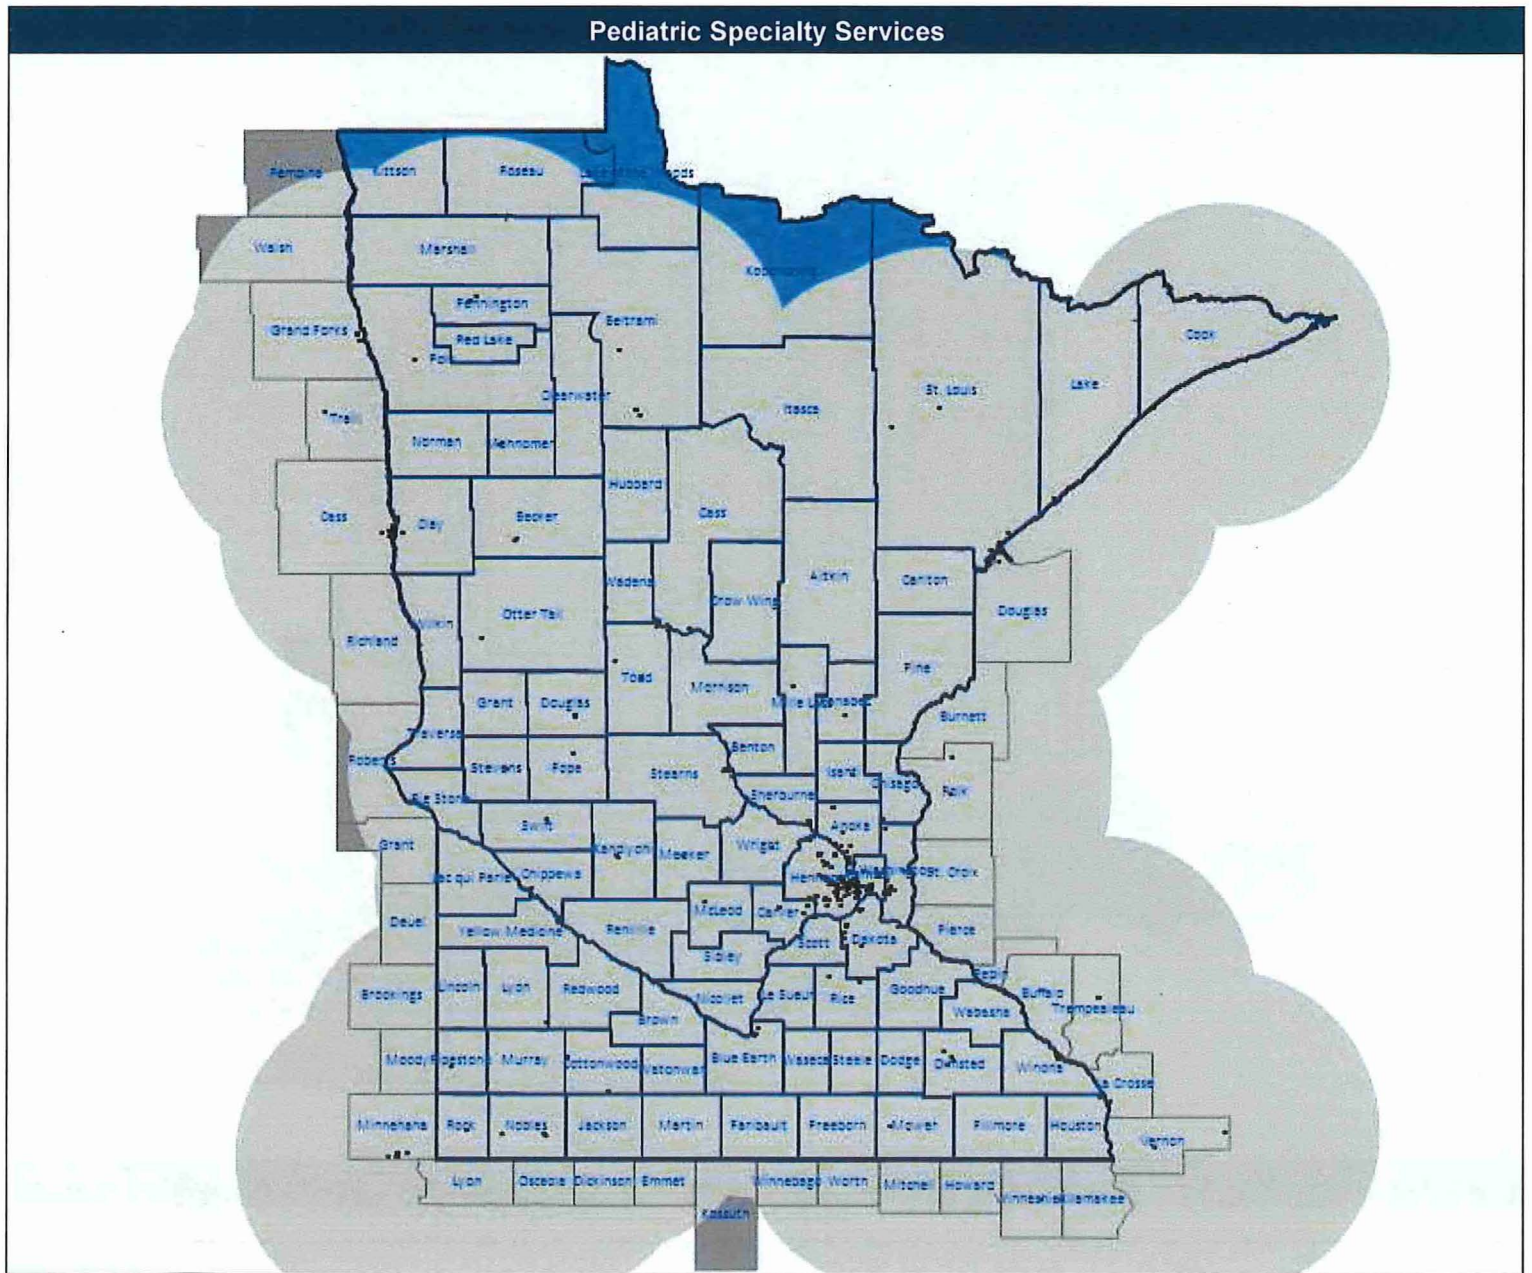

REC. 7/27/2018
9:15AM
1

Group Value Network (MNN008)

Geographic Service Map

July 25, 2018

Geographic Service Map

July 25, 2018

Geographic Service Map

July 25, 2018

Geographic Service Map

July 25, 2018

Geographic Service Map

July 25, 2018

© 2018 Quest Analytics, LLC.

Geographic Service Map

July 25, 2018

Geographic Service Map